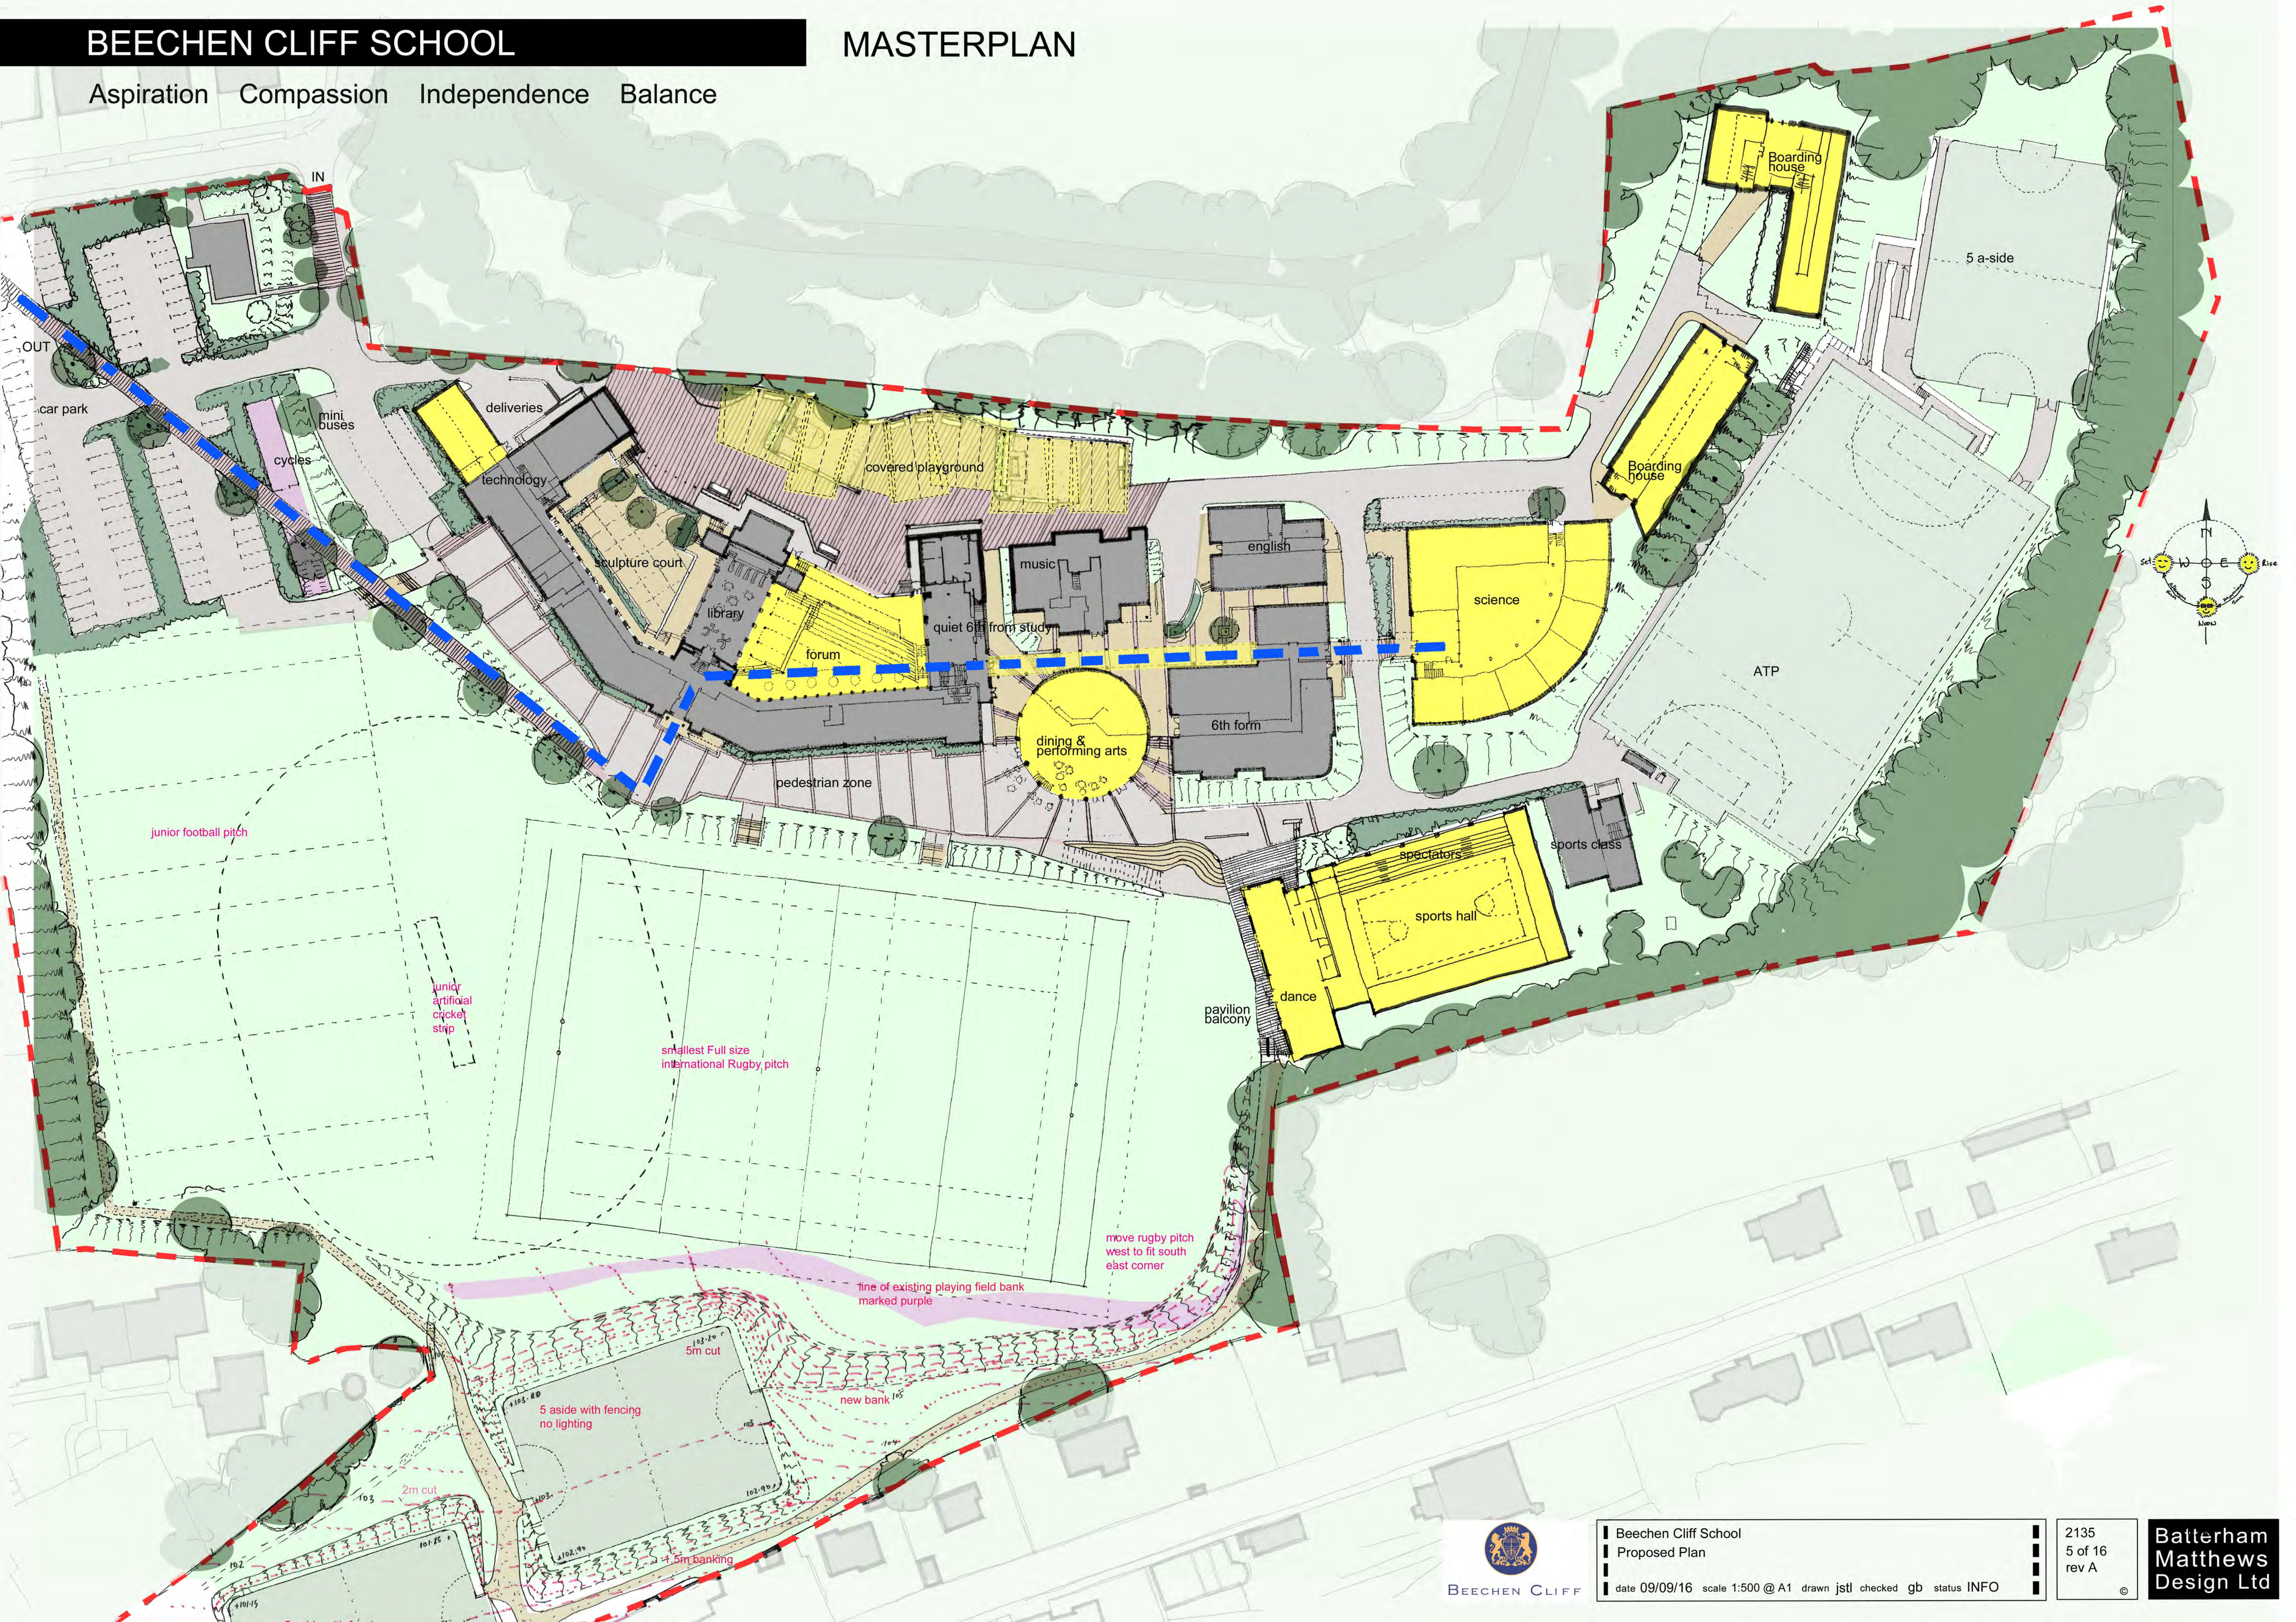

Aspiration Compassion Independence Balance

BEECHEN CLIFF

Beechen Cliff School
Proposed Plan
date 09/09/16 scale 1:500 @ A1 drawn jstl checked gb status INFO

2135
5 of 16
rev A

Batterham
Matthews
Design Ltd